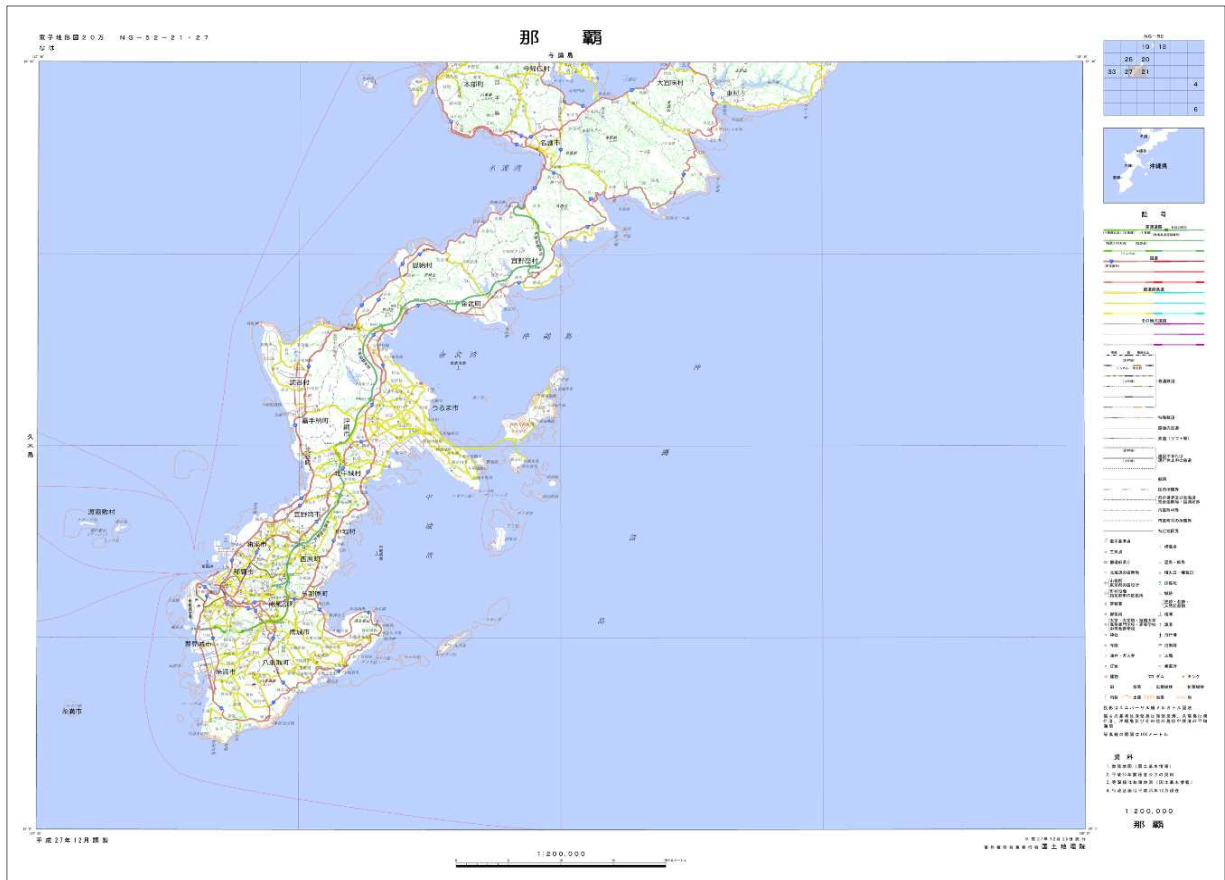

Sample output (without shade, buildings) of the Digital Topographic Map 200000 "Naha"

Entire area of the map

Naha City and its surroundings (actual size)