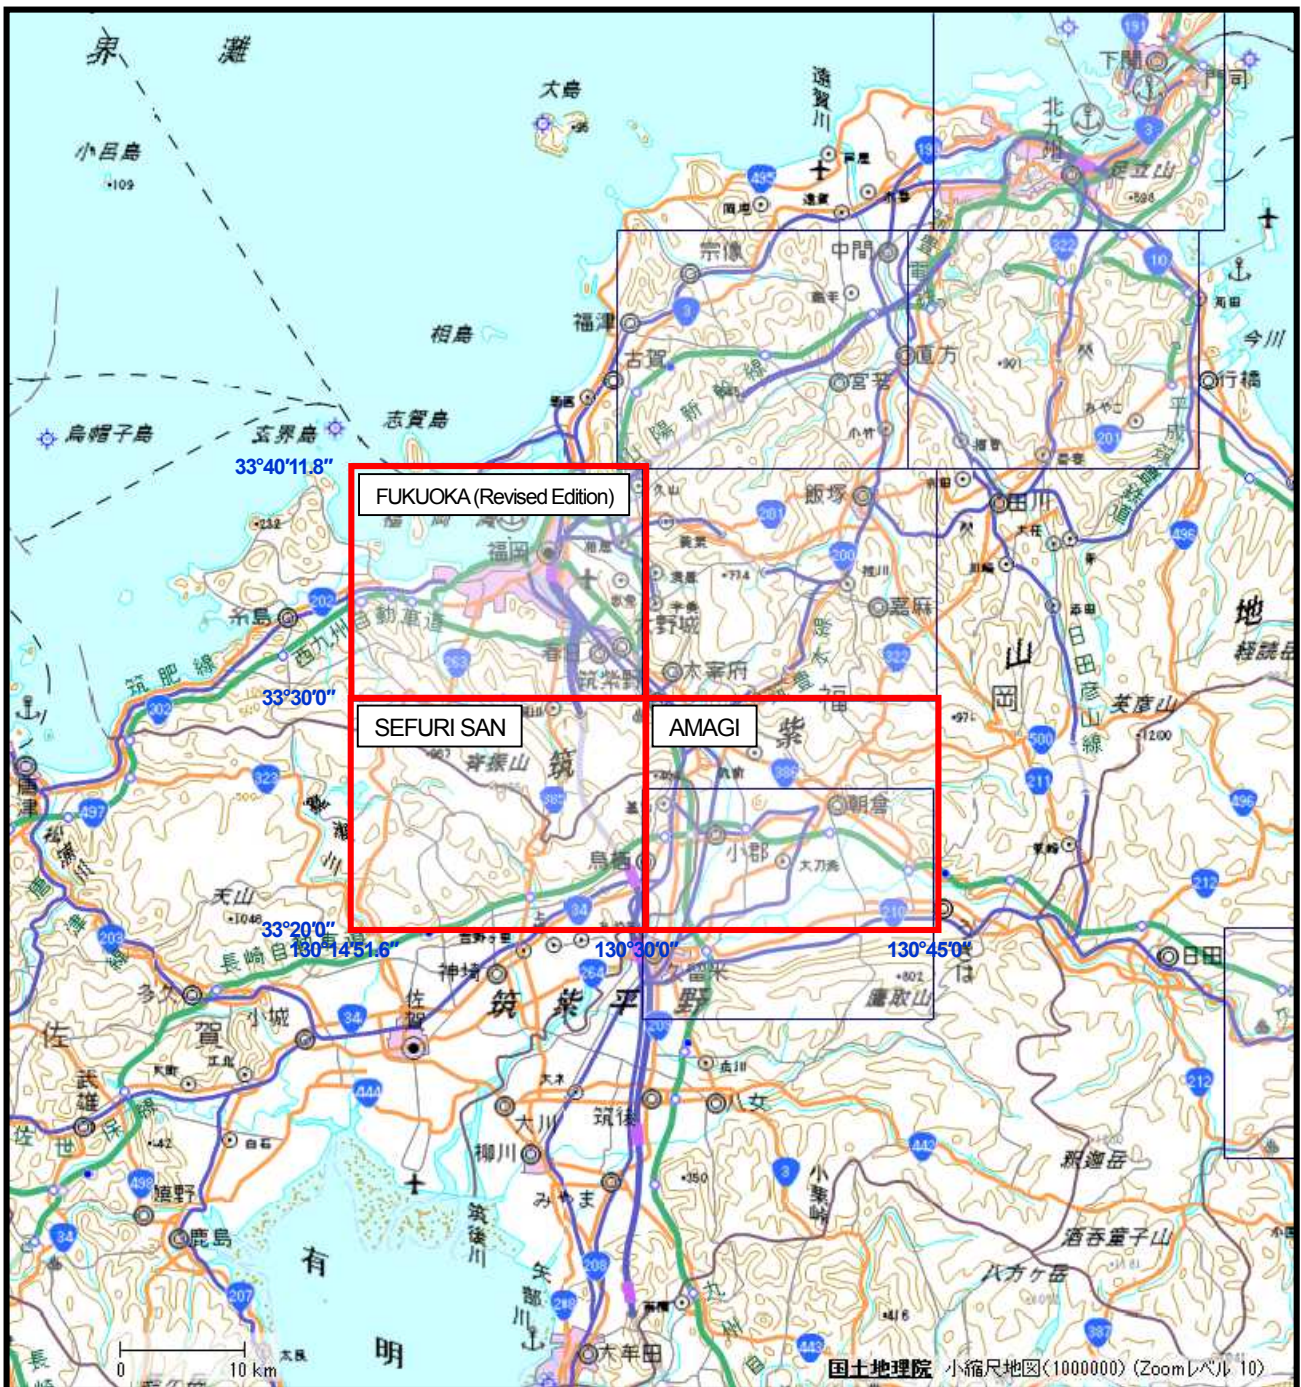

Figure showing area of announced “Active Fault Map in Urban Areas”  
(Kego Fault Zone and the vicinity)  
“FUKUOKA (Revised Edition)”, “AMAGI” and “SEFURI SAN”

Newly released map areas

Completed map areas