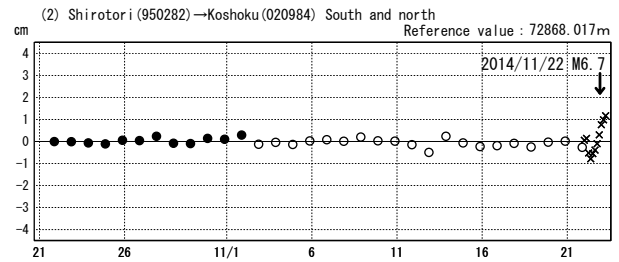

Observed data from before and after earthquake in northern part of Nagano Prefecture
(November 22nd, M6.7(tentative value))(2)

Graphs of changes in composition

Time period: 2014/10/21~2014/11/23 JST

●—[F3:Final solution]
○—[R3:Rapid solution]
×—[Q3:Quick solution]

Time period: 2014/10/21~2014/11/23 JST

Time period: 2014/10/21~2014/11/23 JST

●—[F3:Final solution]
○—[R3:Rapid solution]
×—[Q3:Quick solution]

Time period: 2014/10/21~2014/11/23 JST