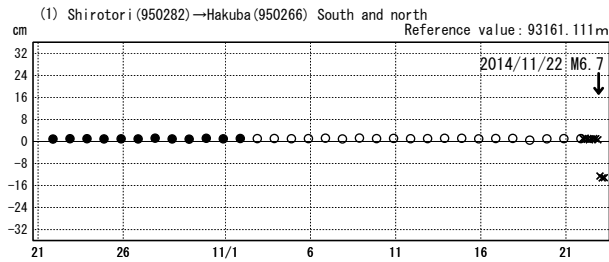

Observed data from before and after earthquake in northern part of Nagano Prefecture
(November 22nd, M6.7(tentative value))(2)

Graphs of changes in composition

Time period: 2014/10/21~2014/11/23 JST

●—[F3:Final solution]
○—[R3:Rapid solution]
×—[Q3:Quick solution]

Time period: 2014/10/21~2014/11/23 JST

Time period: 2014/10/21~2014/11/23 JST

●—[F3:Final solution]
○—[R3:Rapid solution]
×—[Q3:Quick solution]

Time period: 2014/10/21~2014/11/23 JST