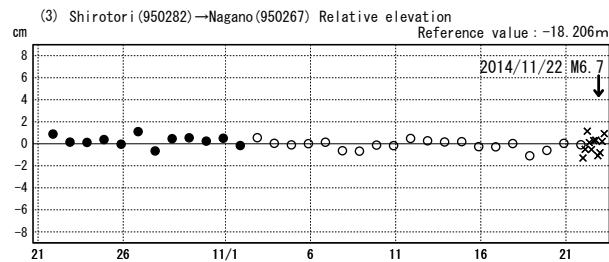

Observed data from before and after earthquake in northern part of Nagano Prefecture
(November 22nd, M6.7(tentative value))(2)

Graphs of changes in composition

Time period: 2014/10/21~2014/11/23 JST

●—[F3:Final solution]
○—[R3:Rapid solution]
×—[Q3:Quick solution]

Time period: 2014/10/21~2014/11/23 JST

Time period: 2014/10/21~2014/11/23 JST

●—[F3:Final solution]
○—[R3:Rapid solution]
×—[Q3:Quick solution]

Time period: 2014/10/21~2014/11/23 JST