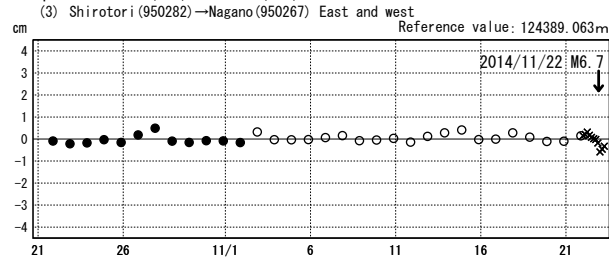

Observed data from before and after earthquake in northern part of Nagano Prefecture
(November 22nd, M6.7(tentative value))(2)

Graphs of changes in composition

Time period: 2014/10/21~2014/11/23 JST

●—[F3:Final solution]
○—[R3:Rapid solution]
×—[Q3:Quick solution]

Time period: 2014/10/21~2014/11/23 JST

Time period: 2014/10/21~2014/11/23 JST

●—[F3:Final solution]
○—[R3:Rapid solution]
×—[Q3:Quick solution]

Time period: 2014/10/21~2014/11/23 JST