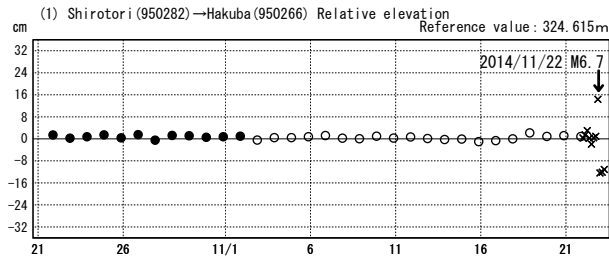

Observed data from before and after earthquake in northern part of Nagano Prefecture
(November 22nd, M6.7(tentative value))(2)

Graphs of changes in composition

Time period: 2014/10/21~2014/11/23 JST

●—[F3:Final solution]
○—[R3:Rapid solution]
×—[Q3:Quick solution]

Time period: 2014/10/21~2014/11/23 JST

Time period: 2014/10/21~2014/11/23 JST

●—[F3:Final solution]
○—[R3:Rapid solution]
×—[Q3:Quick solution]

Time period: 2014/10/21~2014/11/23 JST