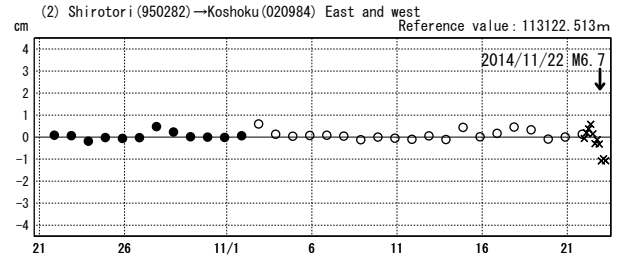

Observed data from before and after earthquake in northern part of Nagano Prefecture
(November 22nd, M6.7(tentative value))(2)

Graphs of changes in composition

Time period: 2014/10/21~2014/11/23 JST

●—[F3:Final solution]
○—[R3:Rapid solution]
×—[Q3:Quick solution]

Time period: 2014/10/21~2014/11/23 JST

Time period: 2014/10/21~2014/11/23 JST

●—[F3:Final solution]
○—[R3:Rapid solution]
×—[Q3:Quick solution]

Time period: 2014/10/21~2014/11/23 JST