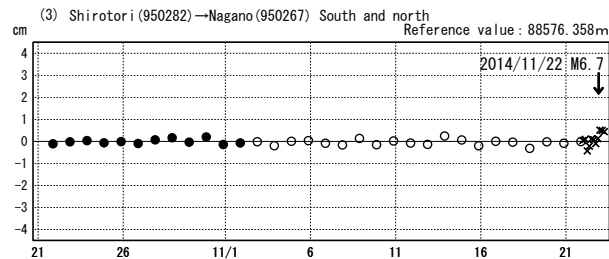

Observed data from before and after earthquake in northern part of Nagano Prefecture
(November 22nd, M6.7(tentative value))(2)

Graphs of changes in composition

Time period: 2014/10/21~2014/11/23 JST

●—[F3:Final solution]
○—[R3:Rapid solution]
×—[Q3:Quick solution]

Time period: 2014/10/21~2014/11/23 JST

Time period: 2014/10/21~2014/11/23 JST

●—[F3:Final solution]
○—[R3:Rapid solution]
×—[Q3:Quick solution]

Time period: 2014/10/21~2014/11/23 JST