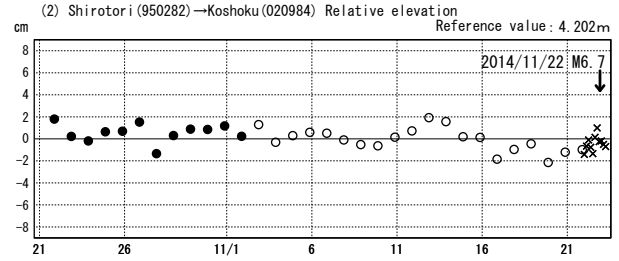

Observed data from before and after earthquake in northern part of Nagano Prefecture
(November 22nd, M6.7(tentative value))(2)

Graphs of changes in composition

Time period: 2014/10/21~2014/11/23 JST

●—[F3:Final solution]
○—[R3:Rapid solution]
×—[Q3:Quick solution]

Time period: 2014/10/21~2014/11/23 JST

Time period: 2014/10/21~2014/11/23 JST

●—[F3:Final solution]
○—[R3:Rapid solution]
×—[Q3:Quick solution]

Time period: 2014/10/21~2014/11/23 JST