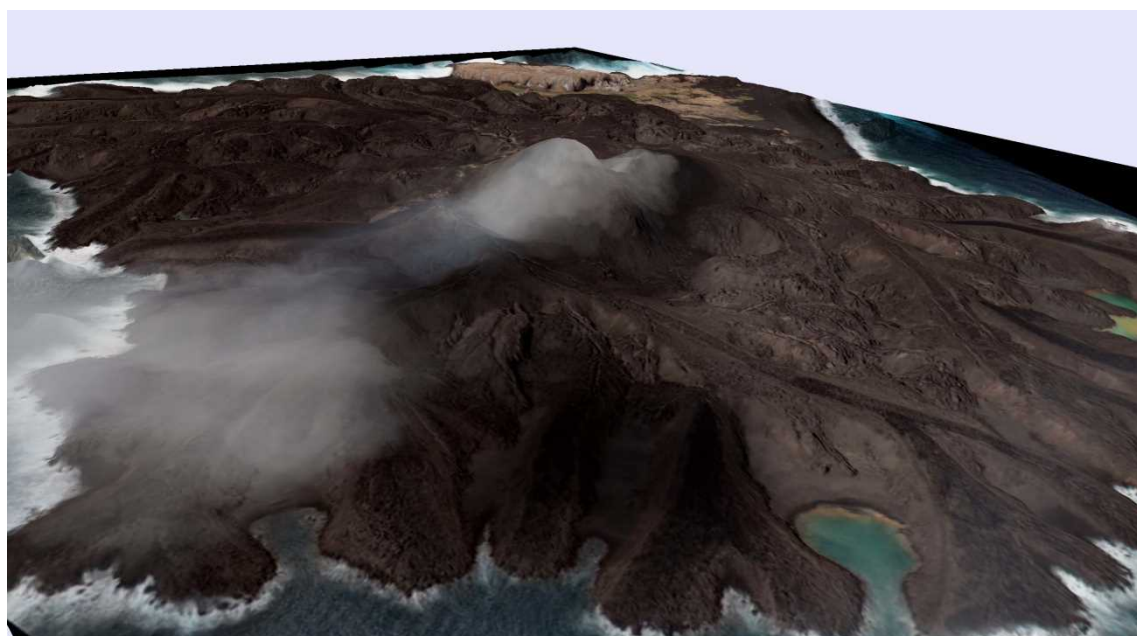

3D-images around Nishinoshima

3D-images around Nishinoshima March 22, 2014 (Vertical enhancement degree: 1x)

GSI Maps URL : <http://portal.cyberjapan.jp/site/mapuse4/?tab=3>