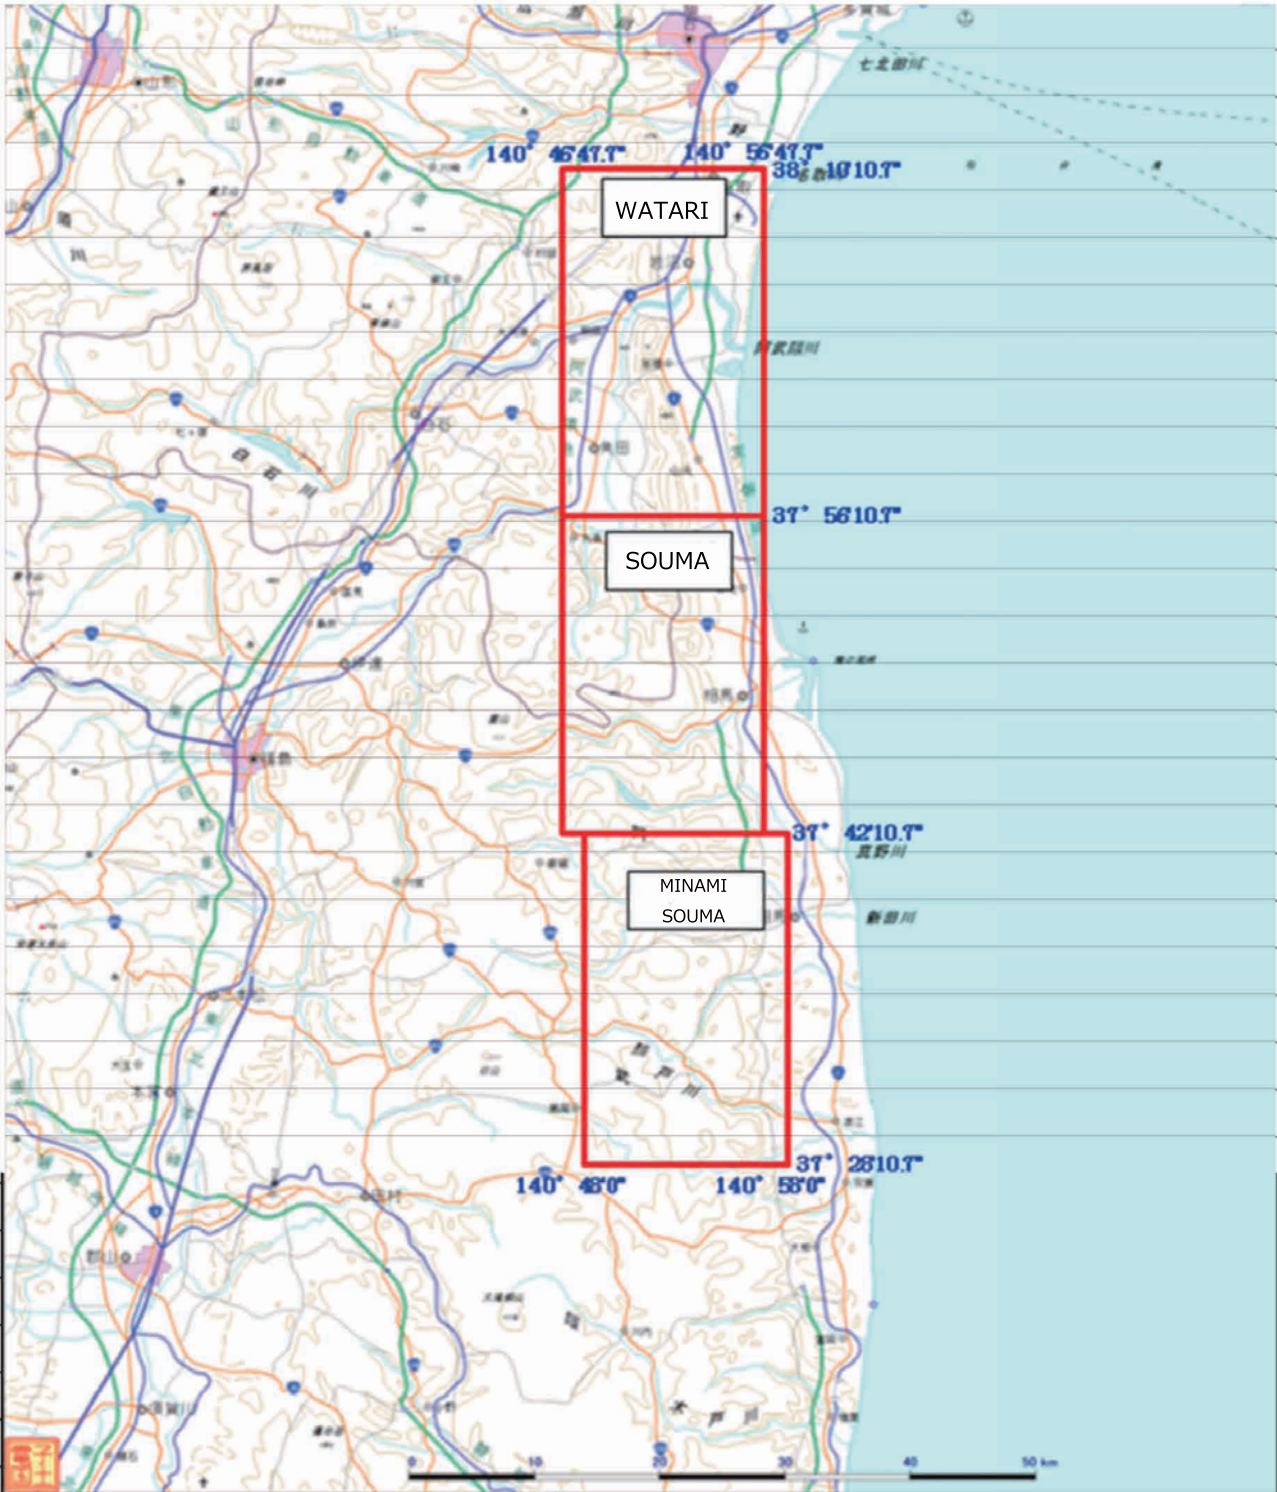

Figure showing areas for making of "Active Fault Map in Urban Area"

Futaba Fault Zone and its vicinity; "WATARI", "SOUMA" and "MINAMISOUMA"

 Making Area